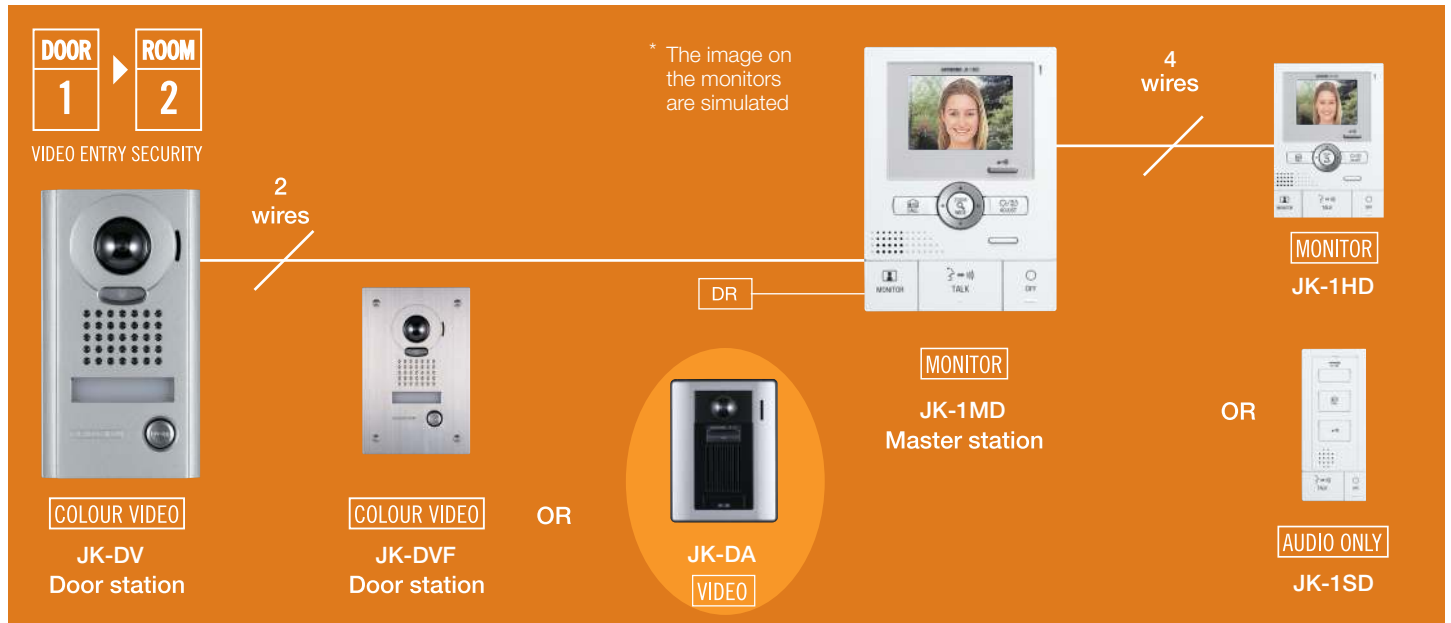

JK Series

Video Sentry with Digital Pan/Tilt and Zoom
1 entry and 2 stations

**Compact Handsfree Colour
Audio Video Entry Security Intercom**

JK Series Video Intercom

Video Handsfree Colour

Features

- 1 video door station and up to two internal stations
- 170° Wide Angle view
- Digital zoom with pan and tilt function
- Clear crisp colour image with 90mm TFT colour LCD
- Handsfree communications to door station
- All call internal communication
- Choice of 3 door stations including vandal resistant flush and surface mount models
- Day / Night adjust
- White LED illumination for low light viewing
- Entrance Monitoring
- External sensor input
- Optional switch (requires additional wiring)

Cables

1.00mm poly jacketed PE (polyethylene) (KBWIRE) insulation cable should be used. If PVC cable is used, maximum distance from door to farthest monitor is 30m. PVC cable must not be used underground.

Wiring

Wiring must be daisy chained between stations not homerun.

Specification

Power Source	18 volts DC 18VDC1300 Two Monitors
Video Monitor	3 1/2" TFT Colour LCD
Call-in	Chime, image and Audio
Night viewing	White light projected up to 30cm, from camera. Background scene beyond 30cm, cannot be seen.
Door Release	24V AC/DC 500mA contact rating
Wiring	2 parallel wires to door 4 wires in loop between rooms
Distance	1.00mm dia PE
Door to master	100m
Master to farthest sub	100m
Master station to Power supply	10m

Additional Options

IER-2	Call extension unit
EL12S	Door strike
JKWBA	Long distance adaptor
AC10S	Access control unit (surface mount)
AC10F	Access control unit (flush mount)
AC10U	Access control unit (module only). Requires custom mounting plate